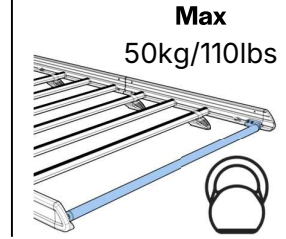

Issue:	Drawn By:	Checked By:	CRF No.:	Date:	Description:
a	SJ	KB	3609	21/10/25	First Issue
b					
c					
d					

XC3KE

KammEdge.

Instructions

KammEdge.

SA397U x 3

SA398U x 3

SA430/SA468 x 7