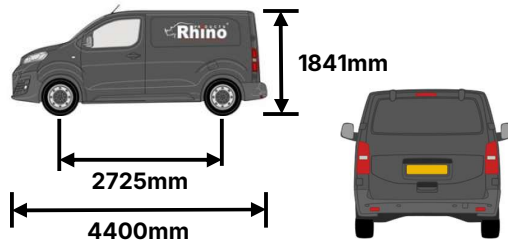

L617/LB617- NV200 2009-2021, L1-H1 (Tailgate)

Max Load = 150kg/330lbs

L617/LB617 = 19kg/42lbs

A FN085 Qty	B FN085 Qty	Rear Bar – End (mm)
3	5	155