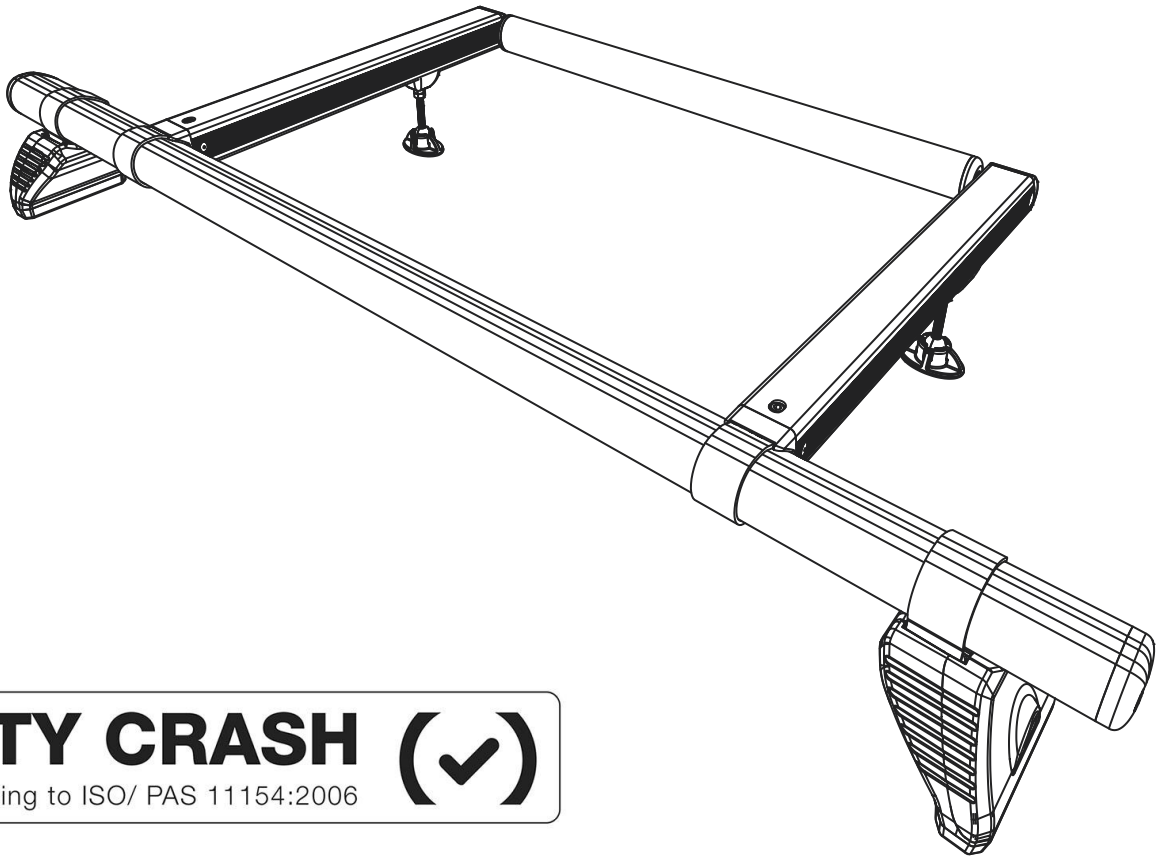

KR34

KammRoller

Instructions

CITY CRASH (✓)

According to ISO/ PAS 11154:2006

Max
50kg/110lbs

Kamm Rear Roller
1.6kg/3.5lbs

Kamm Rear Roller