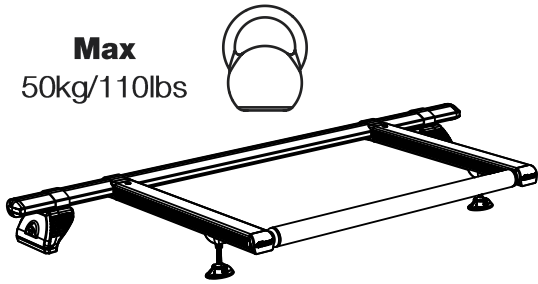

KR34

KammRoller

Instructions

CITY CRASH (✓)

According to ISO/ PAS 11154:2006

Max
50kg/110lbs

Kamm Rear Roller
1.6kg/3.5lbs

Kamm Rear Roller

SA414 x 1

SA415 x 1

SA399 x 1

Fitting Kit

SA527 x 2

PS202 x 2

PS203 x 4

PS204 x 2