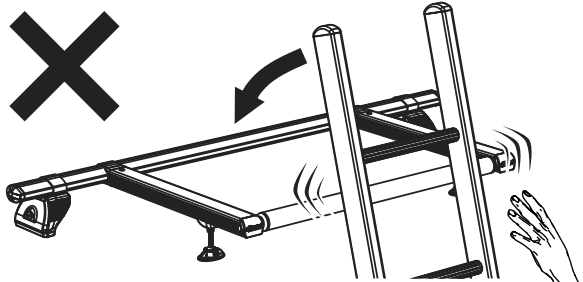

KR34

KammRoller

Instructions

CITY CRASH (✓)

According to ISO/ PAS 11154:2006

Max
50kg/110lbs

Kamm Rear Roller
1.6kg/3.5lbs

Kamm Rear Roller