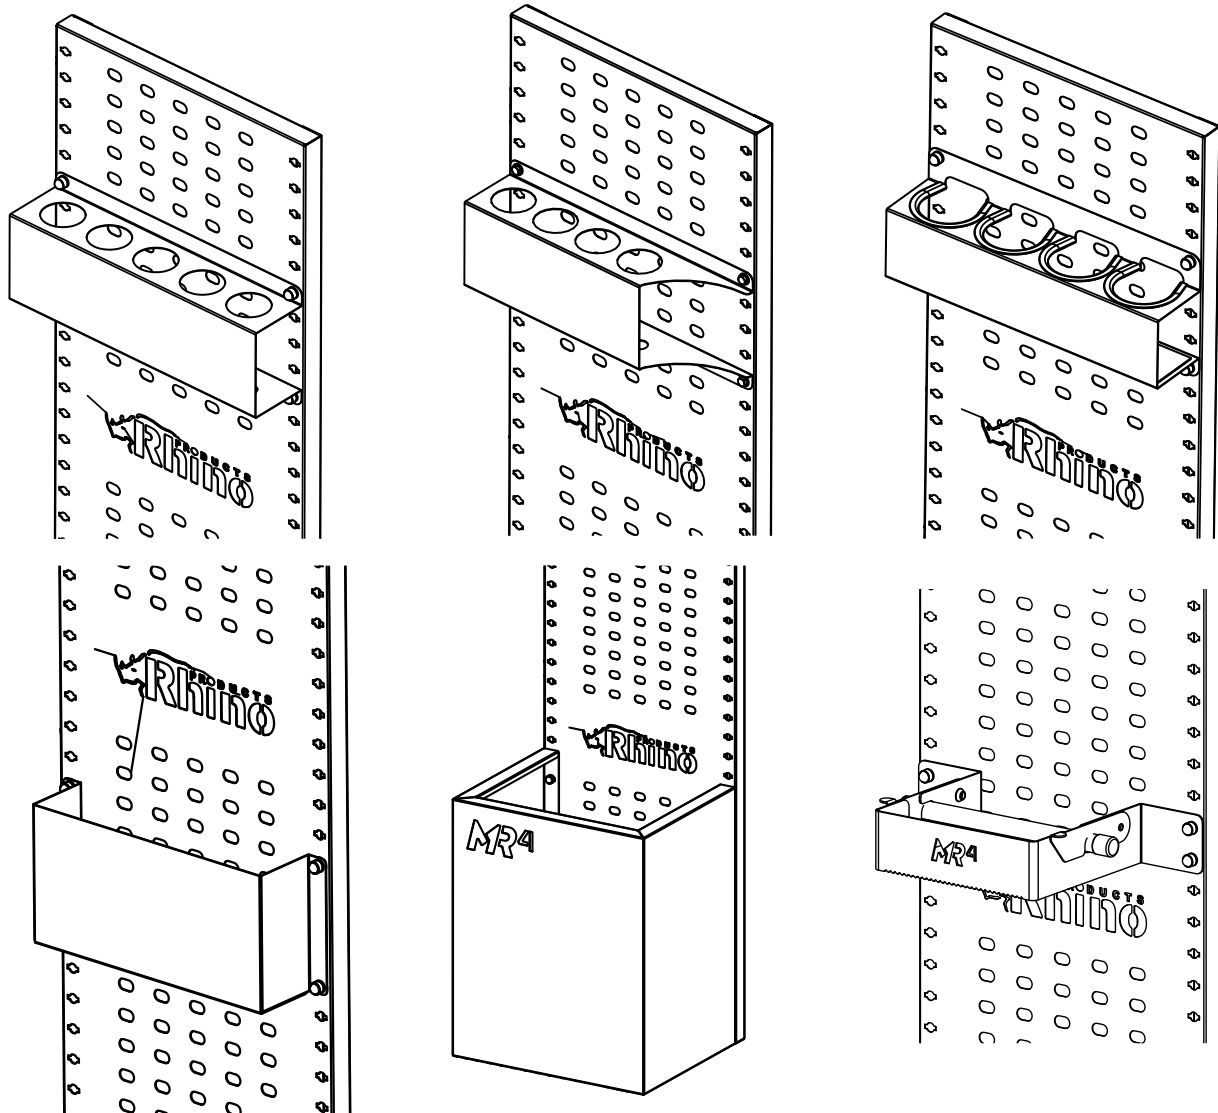

FK1251FI

MR4

Instructions

≈5 min

10mm

FN003

x 4

FS188