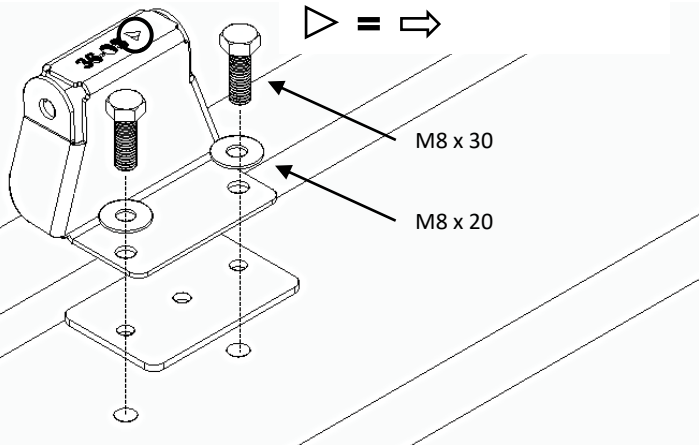

DATE PACKED:

ORDER PACKED BY:

1

Trim Tool

2

3

4

Find the holes in the clamp that matches the holes in the van interior and use the voids on the side to slot M8 lollipops into clamp.