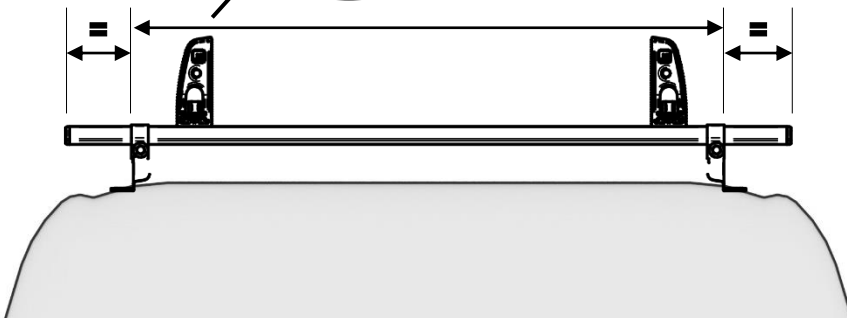

4

Find the holes in the clamp that matches the holes in the van interior and use the voids on the side to slot M8 lollipops into clamp.

5

13mm (M8)

6

7

13mm (M8)

13mm (M8)