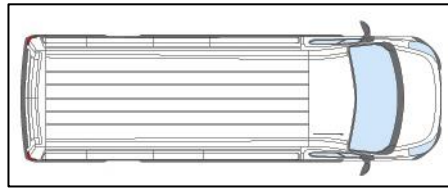

VECTA BAR™ Fitting Instructions

3 Bar Roof Kit– Renault Master, Vauxhall Movano & Nissan NV400 (All) [2010 onwards]

3 Bar Kit: QA3VFK			
Roof Bar		QTY 3	Checked <input type="checkbox"/>
Total Weight: 5.61 Kg			
Foot Pack Kit			
Item		QTY	<input type="checkbox"/>
36 – NS		3	<input type="checkbox"/>
36 – OS		3	<input type="checkbox"/>
Rubber 10		12	<input type="checkbox"/>
Bracket		6	<input type="checkbox"/>
M8 x 30		12	<input type="checkbox"/>
M8 Lollipop		12	<input type="checkbox"/>
M8 x 20		36	<input type="checkbox"/>
M8		24	<input type="checkbox"/>
FOOT PACK COMPLETED BY: _____			
Foot Pack Weight: 0.678 Kg			

DATE PACKED:

ORDER PACKED BY:

1

Trim Tool

2

3

4

Find the holes in the clamp that matches the holes in the van interior and use the voids on the side to slot M8 lollipops into clamp.