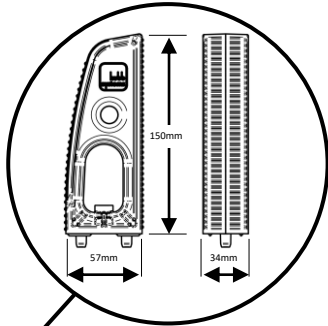

DATE PACKED:

ORDER PACKED BY:

1

Trim Tool

2

3

4

Find the holes in the clamp that matches the holes in the van interior and use the voids on the side to slot M8 lollipops into clamp.

5

13mm (M8)

6

7

13mm (M8)

13mm (M8)