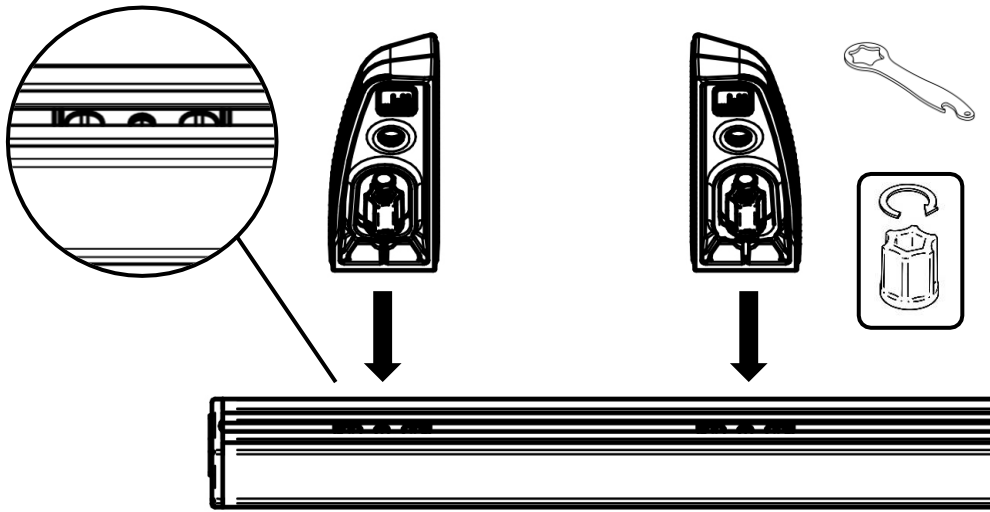

VECTA BAR™ Fitting Instructions

3 Bar Roof Kit– Renault Master, Vauxhall Movano & Nissan NV400 (All) [2010 onwards]

3 Bar Kit: QA3VFK			
Roof Bar		QTY 3	Checked <input type="checkbox"/>
Total Weight: 5.61 Kg			
Foot Pack Kit			
Item		QTY	<input type="checkbox"/>
36 – NS		3	<input type="checkbox"/>
36 – OS		3	<input type="checkbox"/>
Rubber 10		12	<input type="checkbox"/>
Bracket		6	<input type="checkbox"/>
M8 x 30		12	<input type="checkbox"/>
M8 Lollipop		12	<input type="checkbox"/>
M8 x 20		36	<input type="checkbox"/>
M8		24	<input type="checkbox"/>
FOOT PACK COMPLETED BY: _____			
Foot Pack Weight: 0.678 Kg			

All times are approximate from Hubb Systems testing and kit dependant

13 mm
13 mm

Subject to your Vehicle Handbook Guidelines

Please follow these instructions carefully and thoroughly to ensure that your product functions correctly

DATE PACKED:

ORDER PACKED BY:

1

Trim Tool

2

3

4

Find the holes in the clamp that matches the holes in the van interior and use the voids on the side to slot M8 lollipops into clamp.