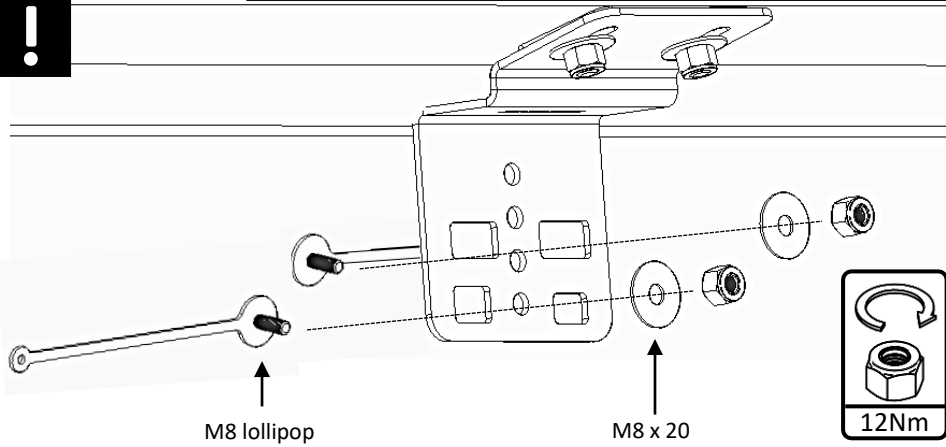

DATE PACKED:

ORDER PACKED BY:

1

Trim Tool

2

3

4

Find the holes in the clamp that matches the holes in the van interior and use the voids on the side to slot M8 lollipops into clamp.

5

13mm (M8)

6

7

13mm (M8)

13mm (M8)