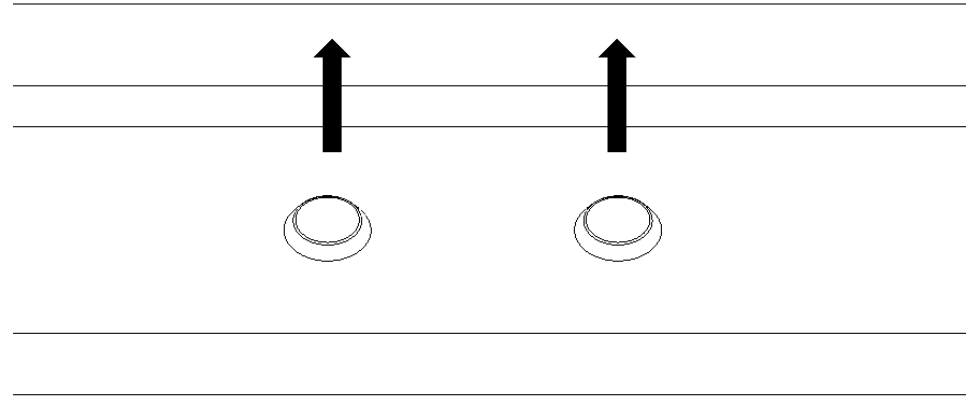

VECTA BAR™ Fitting Instructions

3 Bar Roof Kit– Renault Master, Vauxhall Movano & Nissan NV400 (All) [2010 onwards]

3 Bar Kit: QA3VFK			
Roof Bar		QTY 3	Checked <input type="checkbox"/>
Total Weight: 5.61 Kg			
Foot Pack Kit			
Item		QTY	<input type="checkbox"/>
36 – NS		3	<input type="checkbox"/>
36 – OS		3	<input type="checkbox"/>
Rubber 10		12	<input type="checkbox"/>
Bracket		6	<input type="checkbox"/>
M8 x 30		12	<input type="checkbox"/>
M8 Lollipop		12	<input type="checkbox"/>
M8 x 20		36	<input type="checkbox"/>
M8		24	<input type="checkbox"/>
FOOT PACK COMPLETED BY: _____			
Foot Pack Weight: 0.678 Kg			

All times are approximate from Hubb Systems testing and kit dependant

13 mm
13 mm

Subject to your Vehicle Handbook Guidelines

Please follow these instructions carefully and thoroughly to ensure that your product functions correctly

DATE PACKED:

ORDER PACKED BY:

1

Trim Tool

2

3

4

Find the holes in the clamp that matches the holes in the van interior and use the voids on the side to slot M8 lollipops into clamp.