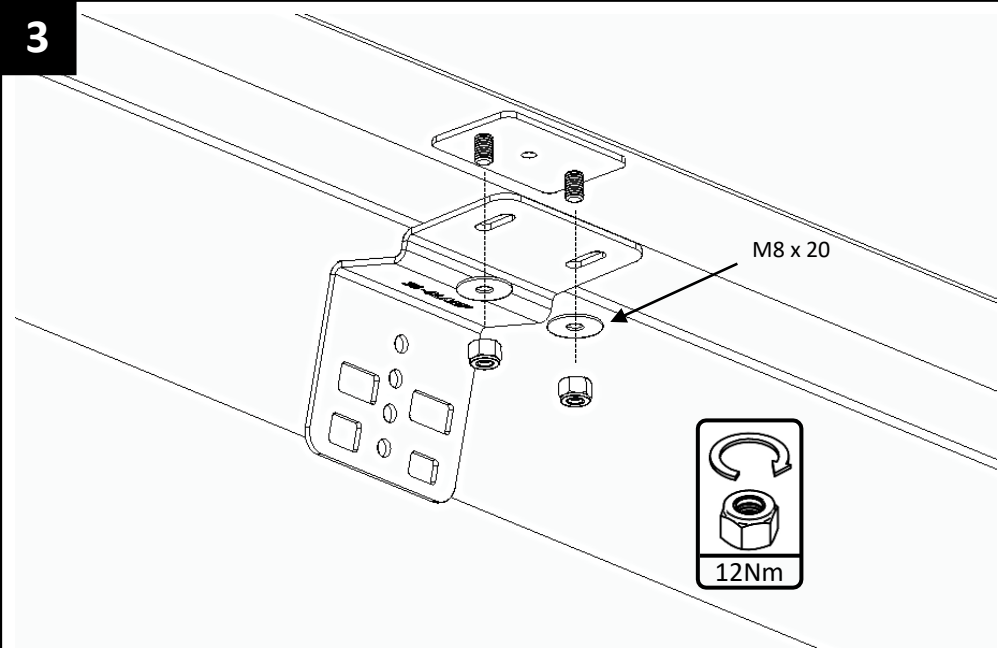

DATE PACKED:

ORDER PACKED BY:

1

Trim Tool

2

3

4

Find the holes in the clamp that matches the holes in the van interior and use the voids on the side to slot M8 lollipops into clamp.